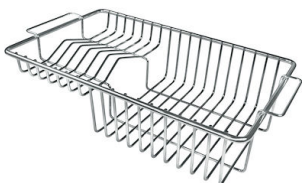

## OPTIONAL ACCESSORIES

**Glass chopping board**  
8631 300

**HDPE Chopping board**  
8657 001

**HPDE Twin chopping board**  
8644 101

**Stainless steel plate rack**  
8100 303

\* only in combination with the accessory  
8644 101

**White bowl**  
8153 100

**Glass chopping board**  
8633 300

**Graters kit with ring-holder and  
food collection tray**  
8159 101

\* only in combination with the accessory  
8644 101

**Iroko-wood sliding chopping board  
with stainless steel colander**  
8644 044

**Stainless steel perforated tray**  
8151 000

\* only in combination with the accessory  
8644 101

**Stainless steel plate rack**  
8100 201