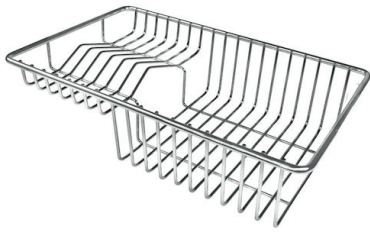

---

**Small radius** Bowls with squared shapes with a modern design and an increased capacity, for a minimal aesthetics connected with an extreme practicity.

---

## OPTIONAL ACCESSORIES

**Glass chopping board**  
8631 300

**HDPE Chopping board**  
8657 001

**HPDE Twin chopping board**  
8644 101

**Stainless steel plate rack**  
8100 303

\* only in combination with the accessory  
8644 101

**White bowl**  
8153 100

**Glass chopping board**  
8633 300

**Graters kit with ring-holder and  
food collection tray**  
8159 101

\* only in combination with the accessory  
8644 101

**Iroko-wood sliding chopping board  
with stainless steel colander**  
8644 044